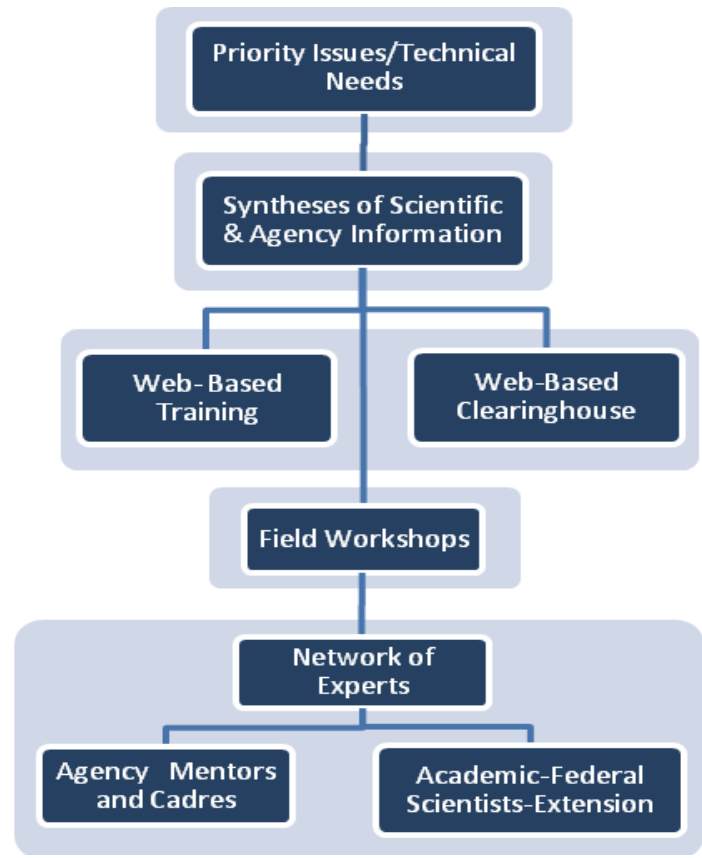

Mark Brunson, USU

Beth Leger, UNR

Génie MontBlanc, UNR

GREAT BASIN FIRE SCIENCE DELIVERY

A JFSP Knowledge Exchange Consortium

Model for Science Delivery:

- 1) Ongoing identification of needs
- 2) Syntheses of scientific and agency information
- 3) Web-based training
- 4) Web-based clearinghouse
- 5) Field workshops
- 6) Networks of experts
- 7) Program effectiveness assessments